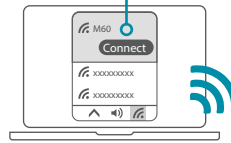

GET IT ON
Google Play

AQUILA PRO AI

4 /

Option 2

3 /

Wi-Fi Name (SSID): M60-XXXX
Wi-Fi password: XXXXXXXXXXXX

4 /

<http://xxx.devicesetup.net/>
(XXXX represents the last 4
characters of the MAC address)
Device Password: XXXXXX

Option 3

3 /

4 /

<http://xxx.devicesetup.net/>
(XXXX represents the last 4
characters of the MAC address)
Device Password: XXXXXX