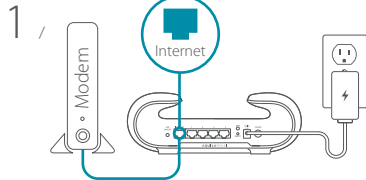

Quick Start Guide

M60

AX6000 Wi-Fi 6 Smart Mesh Router