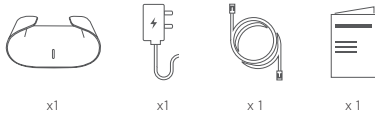

Quick Start Guide

M60

AX6000 Wi-Fi 6 Smart Mesh Router