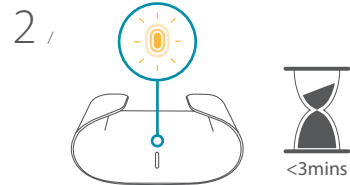

Quick Start Guide

M60

AX6000 Wi-Fi 6 Smart Mesh Router