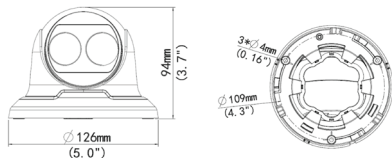

#### DIMENSIONS

Camera					
Sensor	1/2.5", 8.0 megapixel, progressive scan, CMOS				
Lens	4.0mm@F2.0				
Angle of view (H)	91.6°				
Angle of view (V)	47.2°				
Angle of view (O)	112.7°				
DORI Distance	Lens (mm)	Detect (m)	Observe (m)	Recognize (m)	Identify (m)
	4.0	72	28.8	14.4	7.2
Adjustment Range	Pan: 0° ~ 360°		Tilt: 0° ~ 90°	Rotation: 0° ~ 360°	
Shutter	Auto/Manual, 1 ~ 1/100000s				
Minimum Illumination	Colour: 0.001Lux (F2.0, AGC ON) 0Lux with IR				
Day/Night	IR-cut filter with auto switch (ICR)				
Digital noise reduction	2D/3D DNR				
S/N	>52dB				
IR Range	Up to 30m (98ft) IR range				
Defog	Digital Defog				
WDR	120dB				
Video					
Video Compression	Ultra 265, H.264, MJPEG				
H.264 code profile	Baseline Profile, Main Profile, High Profile				
Frame Rate	Main Stream: 8MP (3840*2160), Max 20fps;				
	Sub Stream: 1080P (1920*1080), Max 30fps;				
	Third Stream: D1 (720*576), Max 30fps				
HLC	Supported				
BLC	Supported				
9:16 Corridor Mode	Supported				
OSD	Up to 8 OSDs				
Privacy Mask	Up to 8 areas				
ROI	Up to 8 areas				
Motion Detection	Up to 4 areas				
Smart					
Behavior Detection	Intrusion, cross line, motion detection				
Intrusion	Enter and loiter in a pre-defined virtual region				
Cross Line	Cross a pre-defined virtual line				
Motion Detection	Moving within a pre-defined virtual region				
Recognition	Face detection				
Intelligent Identification	Defocus, Scene Change				
Statistical Analysis	People counting				
General Function	Watermark, IP Address Filtering, Tampering Alarm, Access Policy, ARP Protection, RTSP Authentication, User Authentication				
Network					
Protocols	IPv4, IGMP, ICMP, ARP, TCP, UDP, DHCP, RTP, RTSP, RTCP, DNS, DDNS, NTP, FTP, UPnP, HTTP, HTTPS, SMTP, SSL, QoS				
Compatible Integration	ONVIF (Profile S, Profile T), API				
Interface					
Network	10M/100M Base-TX Ethernet				
General					
Power	DC 12V±25%, PoE (IEEE 802.3af)				
	Power Consumption: Max 5.5W				
Dimensions (Ø x H)	Φ126 x 94mm (Ø5.0" x 3.7")				
Weight	0.45kg (0.99lb)				
Operating Conditions	-30°C ~ 60°C (-22°F ~ 140°F), Humidity: ≤95% RH (non-condensing)				
Ingress Protection	IP67				