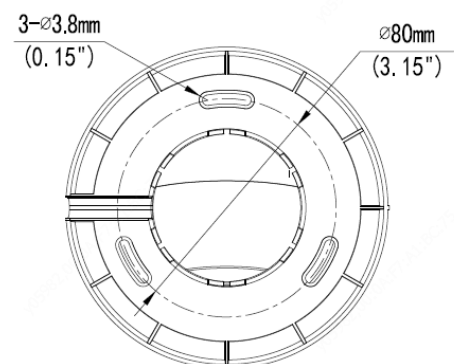

#### Structure

- Wide temperature range: -30°C ~ +60°C (-22°F ~ 140°F)
- Wide voltage range of ±25%
- IP67
- 3-Axis

### Dimensions