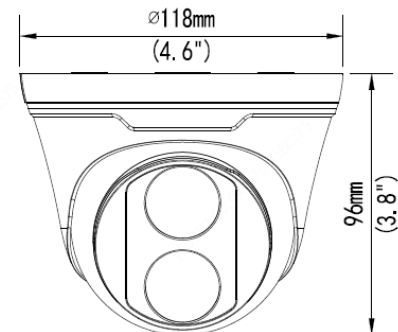

#### Structure

- Wide temperature range: -30°C ~ +60°C (-22°F ~ 140°F)
- Wide voltage range of ±25%
- IP67
- 3-Axis

### Dimensions