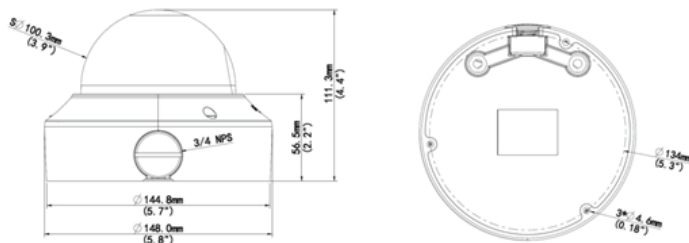

ACCESSORIES

Installation mode	Accessories	Description
Ceiling mount	Mounting pedestal is included in the product package	For indoor ceiling installation

DIMENSIONS

Camera					
Sensor	1/3", progressive scan, 4.0 megapixel, CMOS				
Lens	2.8~12 mm, AF automatic focusing and motorized zoom lens				
DORI Distance	Lens	Detect(m)	Observe(m)	Recognize(m)	Identify(m)
	2.8mm	63	25.2	12.6	6.3
	12mm	270	108	54	27
Angle of View (H)	91.0°~27°				
Angle of View (V)	54.4°~13.7°				
Angle of View (O)	118.3°~33.2°				
Adjustment angle	Pan: 0°~360°		Tilt: 0°~90°	Rotate: 0°~360°	
Shutter	Auto/Manual, 1/6~1/100000 s				
Minimum Illumination	Colour: 0.005 Lux (F1.4, AGC ON) 0 Lux with IR				
Day/Night	IR-cut filter with auto switch (ICR)				
Digital noise reduction	2D/3D DNR				
S/N	>55 dB				
IR Range	Up to 30m (98 ft) IR range				
Defog	Digital Defog				
WDR	120dB				
Video					
Video Compression	Ultra 265,H.265, H.264,MJPEG				
H.264 code profile	Baseline profile, Main Profile, High Profile				
Frame Rate	Main Stream:4MP (2592×1520): Max. 20 fps, 4MP (2560×1440): Max. 25 fps, 3MP (2048×1520): Max. 30 fps; Sub Stream:2MP (1920×1080): Max. 30 fps; Third Stream:D1(720×576) : Max. 30fps				
HLC	Supported				
BLC	Supported				
9:16 Corridor Mode	Supported				
OSD	Up to 8 OSDs				
Privacy Mask	Up to 8 areas				
ROI	Up to 8 areas				
Motion Detection	Up to 4 areas				
Smart					
Behavior Detection	Intrusion, cross line, motion detection				
Intrusion	Enter and loiter in a pre-defined virtual region				
cross line	Cross a pre-defined virtual line				
motion detection	Moving within a pre-defined virtual region				
Recognition	Face detection, Audio detection				
Intelligent Identification	Defocus, Scene Change				
Statistical Analysis	People counting				
General Function	Watermark, IP Address Filtering, Tampering Alarm, Alarm input, Alarm output, Access Policy, ARP Protection, RTSP Authentication, User Authentication				