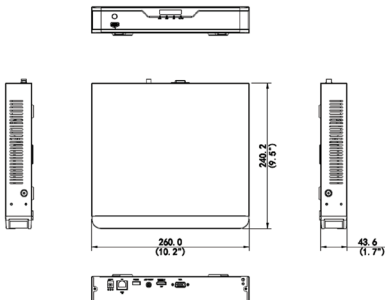

#### DIMENSIONS

#### REAR PANEL

Model	DNR-F5104	DNR-F5108
<b>Video/Audio Input</b>		
IP Video Input	4-ch	8-ch
<b>Network</b>		
Incoming bandwidth	40Mbps	48Mbps
Outgoing bandwidth	48Mbps	48Mbps
Remote Users	128	
Protocols	P2P, UPnP, NTP, DHCP, PPPoE	
<b>Video/Audio Output</b>		
HDMI/VGA Output	HDMI: 4K (3840x2160) /30Hz, 1920x1080p /60Hz, 1920x1080p /50Hz, 1600x1200 /60Hz, 1280x1024 /60Hz, 1280x720 /60Hz, 1024x768 /60Hz  VGA: 1920x1080p /60Hz, 1920x1080p /50Hz, 1600x1200 /60Hz, 1280x1024 /60Hz, 1280x720 /60Hz, 1024x768 /60Hz	
Audio Output	1-ch, RCA	
Recording Resolution	8MP/6MP/5MP/4MP/3MP/1080p/960p/720p/D1/2CIF/CIF	
Synchronous Playback	4-ch	8-ch
Corridor Mode Screen	3/4	3/4/5/7/9
<b>Decoding</b>		
Decoding format	Ultra 265, H.265, H.264	
Live view/ Playback	8MP/6MP/5MP/4MP/3MP/1080p/960p/720p/D1/2CIF/CIF	
Capability	1 x 4K@30, 2 x 4MP@30, 4 x 1080p@30, 8 x 720p@30	
<b>Hard Disk</b>		
SATA	1 SATA interface	
Capacity	up to 10TB for each disk	
<b>Smart</b>		
VCA Detection	Face detection, Intrusion detection, Cross line detection, Audio detection, Defocus detection, Scene change detection, Auto tracking	
VCA Search	Face search, Behavior search	
Statistical Analysis	People counting	
<b>External Interface</b>		
Network Interface	1 RJ-45 10M/100M self-adaptive Ethernet Interface	
USB Interface	Rear panel: 1 x USB2.0, Front panel: 1 x USB2.0	
<b>General</b>		
Power Supply	12V DC Power Consumption: ≤ 5 W( without HDD )	
Working Environment	-10°C ~ + 55°C ( +14°F ~ +131°F ), Humidity ≤ 90% RH (non-condensing)	
Dimensions(W×D×H)	260.0mm × 240.2mm ×43.6mm (10.2"× 9.5"×1.7")	
Weight ( without HDD )	≤ 1 Kg (2.2 lb )	