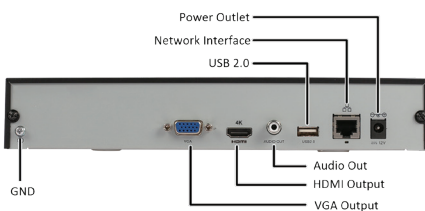

REAR PANEL

Model	DNR-F5104	DNR-F5108
Video/Audio Input		
IP Video Input	4-ch	8-ch
Network		
Incoming bandwidth	40Mbps	48Mbps
Outgoing bandwidth	48Mbps	48Mbps
Remote Users	128	
Protocols	P2P, UPnP, NTP, DHCP, PPPoE	
Video/Audio Output		
HDMI/VGA Output	HDMI: 4K (3840x2160) /30Hz, 1920x1080p /60Hz, 1920x1080p /50Hz, 1600x1200 /60Hz, 1280x1024 /60Hz, 1280x720 /60Hz, 1024x768 /60Hz VGA: 1920x1080p /60Hz, 1920x1080p /50Hz, 1600x1200 /60Hz, 1280x1024 /60Hz, 1280x720 /60Hz, 1024x768 /60Hz	
Audio Output	1-ch, RCA	
Recording Resolution	8MP/6MP/5MP/4MP/3MP/1080p/960p/720p/D1/2CIF/CIF	
Synchronous Playback	4-ch	8-ch
Corridor Mode Screen	3/4	3/4/5/7/9
Decoding		
Decoding format	Ultra 265, H.265, H.264	
Live view/ Playback	8MP/6MP/5MP/4MP/3MP/1080p/960p/720p/D1/2CIF/CIF	
Capability	1 x 4K@30, 2 x 4MP@30, 4 x 1080p@30, 8 x 720p@30	
Hard Disk		
SATA	1 SATA interface	
Capacity	up to 10TB for each disk	
Smart		
VCA Detection	Face detection, Intrusion detection, Cross line detection, Audio detection, Defocus detection, Scene change detection, Auto tracking	
VCA Search	Face search, Behavior search	
Statistical Analysis	People counting	
External Interface		
Network Interface	1 RJ-45 10M/100M self-adaptive Ethernet Interface	
USB Interface	Rear panel: 1 x USB2.0, Front panel: 1 x USB2.0	
General		
Power Supply	12V DC Power Consumption: ≤ 5 W(without HDD)	
Working Environment	-10°C ~ + 55°C (+14°F ~ +131°F), Humidity ≤ 90% RH (non-condensing)	
Dimensions(W×D×H)	260.0mm × 240.2mm ×43.6mm (10.2"× 9.5"×1.7")	
Weight (without HDD)	≤ 1 Kg (2.2 lb)